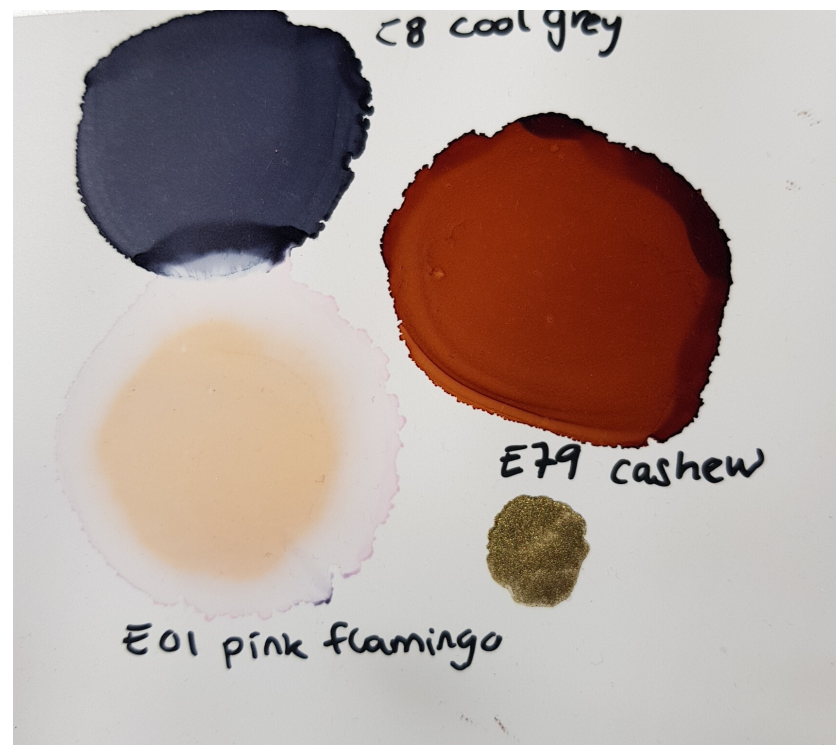

28 cool grey

Denim

E79 cast

B97 M

# Colour Palette

JULIEMARIEDESIGN

E01 pink

Wana brown

# Earth

**COPIC: C8, E79 AND E01  
(PINATA GOLD)**

# Dried Flower

**COPIC: BG78, E04, PINATA:  
HAVANA BROWN AND  
RANGER: BUTTERSCOTCH**