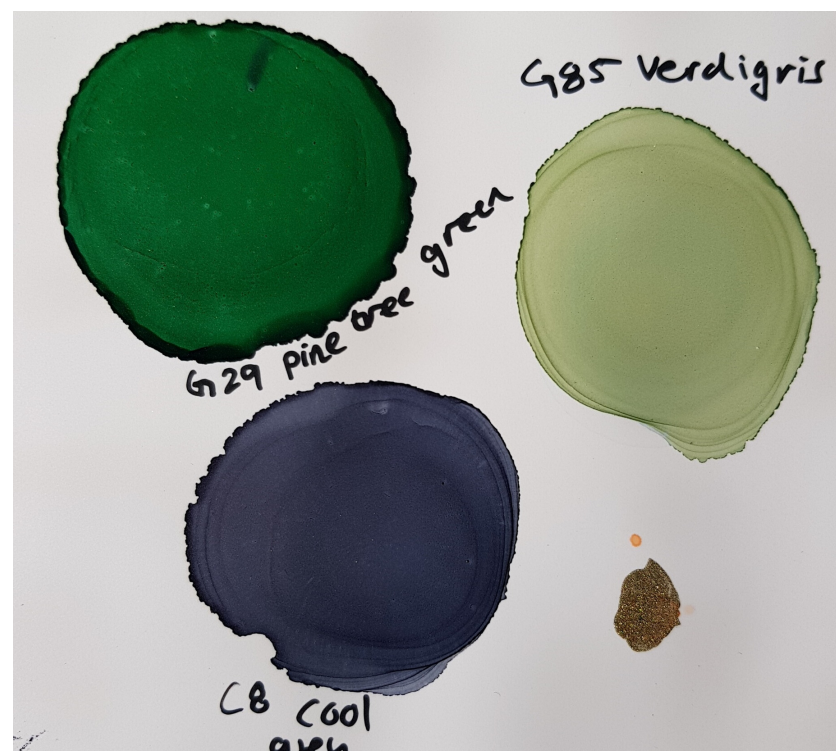

# Colour Palette

JULIEMARIEDESIGN

E01 pink

Wana brown

# Earth

**COPIC: C8, E79 AND E01  
(PINATA GOLD)**

# Eucalyptus

**COPIC: E04, G85 AND C8  
(PINATA GOLD)**

# Flood

**COPIC: B97 AND B04  
(PINATA GOLD)**