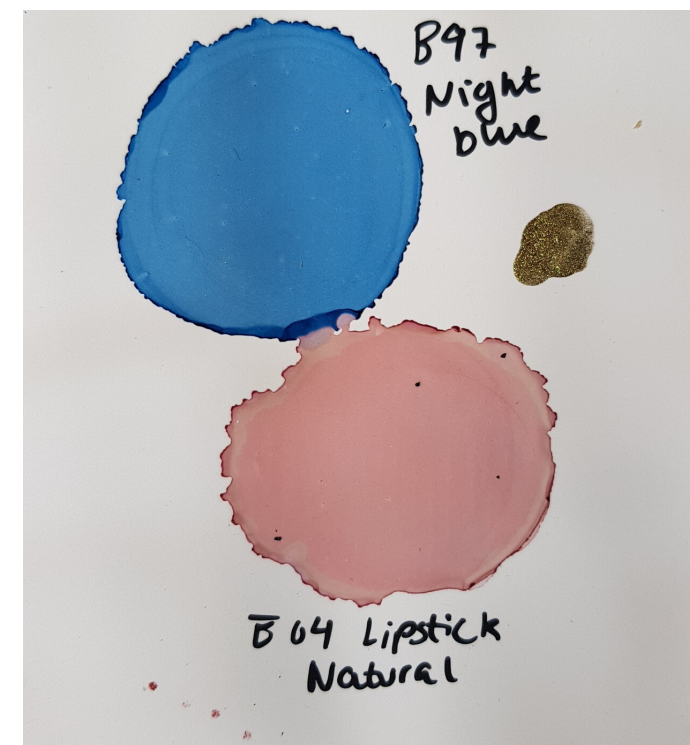

28 cool grey

Denim

E79 cast

B97 M

# Colour Palette

JULIEMARIEDESIGN

E01 pink

Wana brown

# Earth

**COPIC: C8, E79 AND E01  
(PINATA GOLD)**

# Eucalyptus

**COPIC: E04, G85 AND C8  
(PINATA GOLD)**